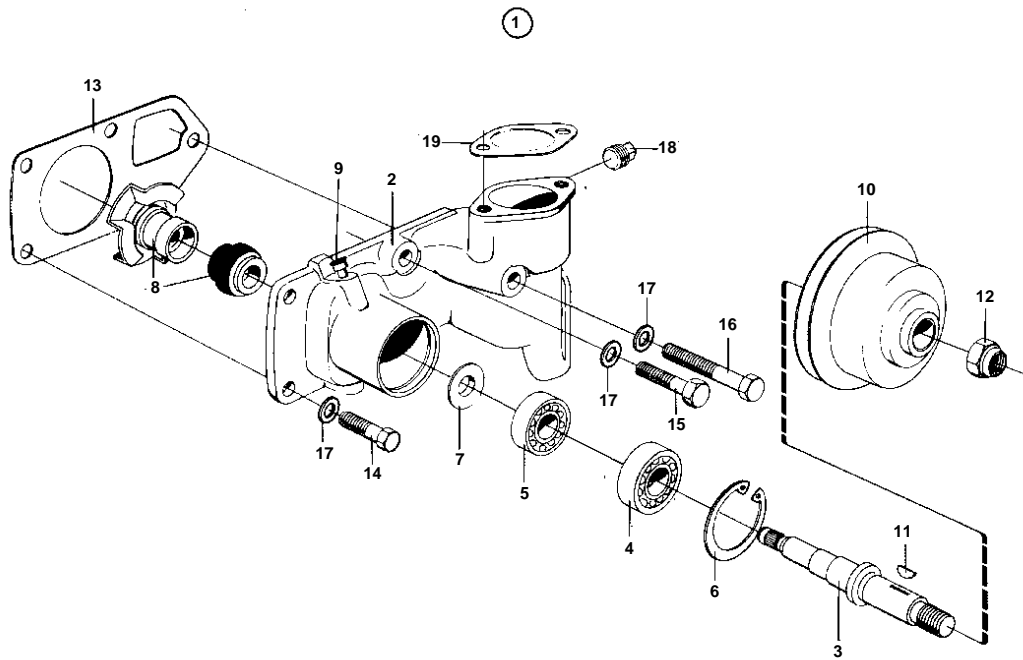

AQD21A, MD21A

5651

## AQD21A, MD21A

| REF | PART NO. | QTY | DESCRIPTION    | NOTES  |
|-----|----------|-----|----------------|--|
| 1   | 826870   | 1   | Water pump     |  |
| 2   |          | 1   | · HOUSING      |  |
| 3   | 826867   | 1   | · Pump shaft   |  |
| 4   | 181574   | 1   | · Ball bearing | EARLY TYPE D70B SPEC. 867060. TD70B SPEC. 867066., SPEC. 867061, 867062. |
| 5   | 181862   | 1   | · Ball bearing | (181575)   |
| 6   | 826866   | 1   | · Washer kit   |  |
| 7   | 818402   | 1   | · Deflector    |  |
| 8   |          | 1   | · Impeller     |  |
| 9   | 951100   | 1   | · Lubricator   | EARLY TYPE   |
| 10  | 826868   | 1   | Pulley         |  |
| 11  | 817776   | 1   | Key            |  |
| 12  |          | 1   | Lock nut       |  |
| 13  | 819689   | 1   | Gasket         |  |
| 14  |          | 2   | Hexagon screw  | EARLY TYPE   |
| 15  |          | 2   | Hexagon screw  | EARLY TYPE   |
| 16  |          | 1   | Hexagon screw  | EARLY TYPE   |
| 17  |          | 5   | Washer         | EARLY TYPE   |
| 18  | 952077   | 1   | Plug           | (800475)   |
| 19  | 817918   | 1   | Gasket         |  |
|     | 875372   |     | Repair kit     |  |